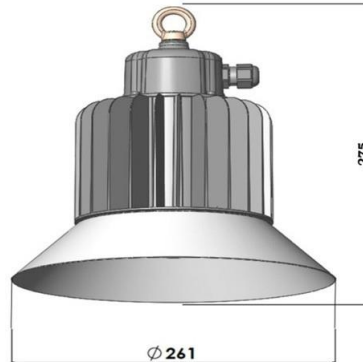

Regd.Office:-H.No.1534/C-101 Parmar Nagar Co.Op.Hsg.Soc. At Bhuvaneshwar,
Post Varse, Tal.Roha-Raigad Maharashtra 402109 India. 8308378882/9422094430

Schematic Drawing

- All Technical Parameters & Drawing consider + - 05%

3R Light SPECIALITY :

This Fixture is providing required spreaded illumination level without Glare through diffused light.

3R Light products are having Precise Thermal management for longer life and Precise light spreading angle for required illumination.

- Information & Product Change With Out Any Notice

Prepared By

Reviewed By

Approved By

SALES & MARKETING OFFICE

SHOP NO.03 & 04, SUNCITY GARDEN PHASE NO.01, BEHIND NAVRATNA HOTEL, AT BHUVANESHWAR, POST- VARSE TAL. ROHA, DIST- RAIGAD, MAHARASHTRA 402109 INDIA. PH.NO.02194-233900, 8308378882, 8308378252

Email: sales@genlights.in, Web: www.genlights.in

FACTORY I

686, AT POST MEDHA, HANUMANT ALI, NEAR BHAIRI TEMPLE, TAL- ROHA, DIST-RAIGAD, MAHARASHTRA 402109 INDIA.

FACTORY II

SHED NO.9/10/11, SURVEY NO.298/1, NEAR L-230, NAGAPUR MIDC, AHMEDNAGAR 414111