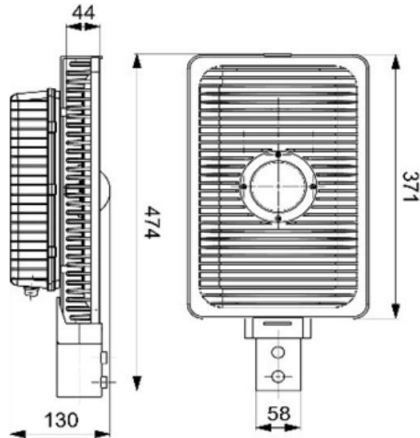

### Product Specification

Name	150 W Led COB Street Light
Model No	GENSLCOB-150P
Doc.No	GENSLCOB-150P/1
Date	02/02/2019.

### Technical Specification of Energy Efficient 150 W Led COB Street Light ( Premium ) - 3R LIGHT.

Characteristics	Standred Value
Luminaries Wattage	150 Watt ( ± 5% )
Luminaries Input Voltage	240 Voltage
Luminaries Input Frequency	50 Hz
Luminaries Input Current	1.76 A
Luminaries Power Factor & THD	>0.95 THD <10%
Luminaries Efficiency	88%
Luminaries Light Spreading Angle	120° X 60°
Luminaries Temperture Class	T 6
Luminaries IP Standred	Outdoor IP 65 / IP 66
Luminaries Total Weight	4.3 Kg ( Approx )
Luminaries Starting Time	Rapid .4 Sec.
Luminaries Warranty	5 Years
LED Make	Citizen / Bridgelux
LED Certification	LM 80
LED Lamp Type	COB
LED Lamp Lumen @25 Degree C	19872
LED Lamp Lumen Efficacy (Lm/Watt)	160 - 165 lm / W
LED Lamp CCT/ Color Rendering Index	6500K / RA 80 Min
LED Lamp Wattage/ Current / Voltage	138 W / 2498 mA / 55.2 V @ Tc 25 Degree C.
LED Lamp Life	63,000 Hours
LED Lamp Identification Feature	TDS
Actual test report of LED Lamp	Actual Operating test Report for 1,00,000 Hrs.
Driver Type	Constant Current ( CC ) Mode ( Inventronics )
Driver Input Voltage Range	90 ~ 305 V AC
Driver Frequency Range	47 Hz - 63 Hz
Driver Output Protection	Short Circuit, Over Voltage, Low Voltage & Surge
Driver Surge Protection	4 KV Inbuilt ( Additional 10 KV )
Luminaries Junction Temperature - Tj	< 78° C.
Luminaries Case Temperature - Tc	< 65° C.
MOC- Heat sink	Aluminium Casting - LM -06

## Schematic Drawing

- All Technical Parameters & Drawing consider + - 05%