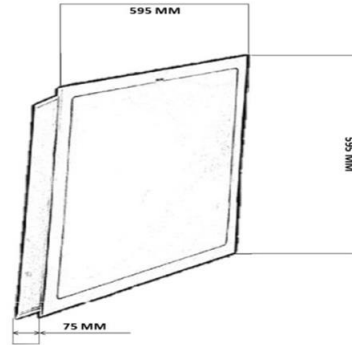

Regd.Office:-H.No.1534/C-101 Parmar Nagar Co.Op.Hsg.Soc. At Bhuvaneshwar,
Post Varse,Tal.Roha-Raigad Maharashtra 402109 India. 8308378882/9422094430

Schematic Drawing

- All Technical Parameters & Drawing consider + - 05%

3R Light SPECIALITY :

This Fixture is providing required spreaded illumination level without Glare through diffused light.
3R Light products are having Precise Thermal management for longer life and Precise light spreading angle for required illumination.

- Information & Product Change With Out Any Notice

Prepared By

Reviewed By

Approved By

SALES & MARKETING OFFICE

SHOP NO.03 & 04, SUNCITY GARDEN PHASE NO.01, BEHIND NAVRATNA HOTEL, AT BHUVANESHWAR, POST- VARSE TAL. ROHA,
DIST-RAIGAD, MAHARASHTRA 402109 INDIA. PH.NO.02194-233900, 8308378882, 8308378252

Email: sales@genlights.in, Web: www.genlights.in

FACTORY I

686, AT POST MEDHA, HANUMANT ALI, NEAR BHAIRI TEMPLE, TAL- ROHA, DIST-RAIGAD, MAHARASHTRA 402109 INDIA.

FACTORY II

SHED NO.9/10/11, SURVEY NO.298/1, NEAR L-230, NAGAPUR MIDC, AHMEDNAGAR 414111