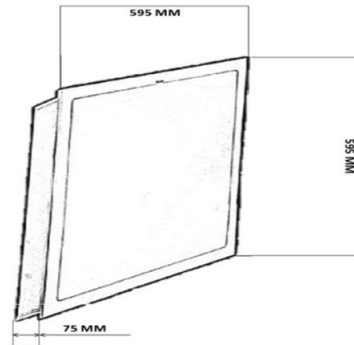

Regd.Office:-H.No.1534/C-101 Parmar Nagar Co.Op.Hsg.Soc. At Bhuvaneshwar,
Post Varse,Tal.Roha-Raigad Maharashtra 402109 India. 8308378882/9422094430

Schematic Drawing

- All Technical Parameterrrs & Drawing consider + - 05%

3R Light SPECIALITY :

This Fixure is providing required spreaded illumination level without Glare through diffused light.
3R Light products are having Precise Thermal management for longer life and Precise light spreading angle for required illumination.

- Information & Product Change With Out Any Notice

Prepared By	Reviewed By	Approved By

SALES & MARKETING OFFICE

SHOP NO.03 & 04, SUNCITY GARDEN PHASE NO.01, BEHIND NAVRATNA HOTEL, AT BHUVANESHWAR, POST- VARSE TAL. ROHA,
DIST-RAIGAD, MAHARASHTRA 402109 INDIA. PH.NO.02194-233900, 8308378882, 8308378252
Email: sales@genlights.in, Web: www.genlights.in

FACTORY I

686, AT POST MEDHA, HANUMANT ALI, NEAR BHAIRI TEMPLE, TAL- ROHA, DIST-RAIGAD, MAHARASHTRA 402109 INDIA.

FACTORY II

SHED NO.9/10/11, SURVEY NO.298/1, NEAR L-230, NAGAPUR MIDC, AHMEDNAGAR 414111