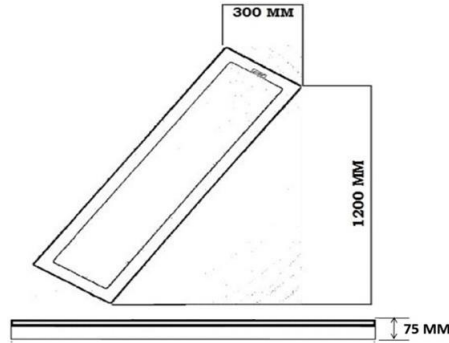

Regd.Office:-H.No.1534/C-101 Parmar Nagar Co.Op.Hsg.Soc. At Bhuvaneshwar,
Post Varse,Tal.Roha-Raigad Maharashtra 402109 India. 8308378882/9422094430

Schematic Drawing

- All Technical Parameters & Drawing consider + - 05%

3R Light SPECIALITY :

This Fixture is providing required spreaded illumination level without Glare through diffused light.
3R Light products are having Precise Thermal management for longer life and Precise light spreading angle for required illumination.

- Information & Product Change With Out Any Notice

Prepared By

Reviewed By

Approved By

SALES & MARKETING OFFICE

SHOP NO.03 & 04, SUNCITY GARDEN PHASE NO.01, BEHIND NAVRATNA HOTEL, AT BHUVANESHWAR, POST- VARSE TAL. ROHA,
DIST-RAIGAD, MAHARASHTRA 402109 INDIA. PH.NO.02194-233900, 8308378882, 8308378252
Email: sales@genlights.in, Web: www.genlights.in

FACTORY I

686, AT POST MEDHA, HANUMANT ALI, NEAR BHAIRI TEMPLE, TAL- ROHA, DIST-RAIGAD, MAHARASHTRA 402109 INDIA.

FACTORY II

SHED NO.9/10/11, SURVEY NO.298/1, NEAR L-230, NAGAPUR MIDC, AHMEDNAGAR 414111