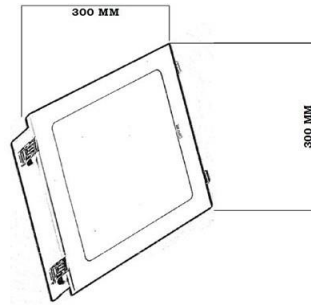

Regd.Office:-H.No.1534/C-101 Parmar Nagar Co.Op.Hsg.Soc. At Bhuvaneshwar,
Post Varse,Tal.Roha-Raigad Maharashtra 402109 India. 8308378882/9422094430

Schematic Drawing

- All Technical Parameters & Drawing consider + - 05%

3R Light SPECIALITY :

This Fixture is providing required spreaded illumination level without Glare through diffused light.
3R Light products are having Precise Thermal management for longer life and Precise light spreading angle for required illumination.

- Information & Product Change With Out Any Notice

Prepared By

Reviewed By

Approved By

SALES & MARKETING OFFICE

SHOP NO.03 & 04, SUNCITY GARDEN PHASE NO.01, BEHIND NAVRATNA HOTEL, AT BHUVANESHWAR, POST- VARSE TAL. ROHA,
DIST-RAIGAD, MAHARASHTRA 402109 INDIA. PH.NO.02194-233900, 8308378882, 8308378252

Email: sales@genlights.in, Web: www.genlights.in

FACTORY I

686, AT POST MEDHA, HANUMANT ALI, NEAR BHAIRI TEMPLE, TAL- ROHA, DIST-RAIGAD, MAHARASHTRA 402109 INDIA.

FACTORY II

SHED NO.9/10/11, SURVEY NO.298/1, NEAR L-230, NAGAPUR MIDC, AHMEDNAGAR 414111