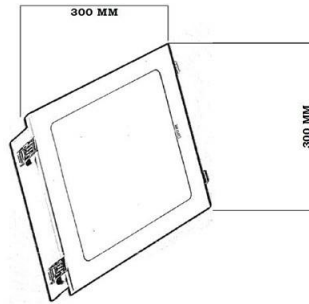

Regd.Office:-H.No.1534/C-101 Parmar Nagar Co.Op.Hsg.Soc. At Bhuvaneshwar,
Post Varse,Tal.Roha-Raigad Maharashtra 402109 India. 8308378882/9422094430

Schematic Drawing

- All Technical Parameters & Drawing consider + - 05%

3R Light SPECIALITY :

This Fixture is providing required spreaded illumination level without Glare through diffused light.
3R Light products are having Precise Thermal management for longer life and Precise light spreading angle for required illumination.

- Information & Product Change With Out Any Notice

Prepared By

Reviewed By

Approved By

SALES & MARKETING OFFICE

SHOP NO.03 & 04, SUNCITY GARDEN PHASE NO.01, BEHIND NAVRATNA HOTEL, AT BHUVANESHWAR, POST- VARSE TAL. ROHA,
DIST-RAIGAD, MAHARASHTRA 402109 INDIA. PH.NO.02194-233900, 8308378882, 8308378252

Email: sales@genlights.in, Web: www.genlights.in

FACTORY I

686, AT POST MEDHA, HANUMANT ALI, NEAR BHAIRI TEMPLE, TAL- ROHA, DIST-RAIGAD, MAHARASHTRA 402109 INDIA.

FACTORY II

SHED NO.9/10/11, SURVEY NO.298/1, NEAR L-230, NAGAPUR MIDC, AHMEDNAGAR 414111