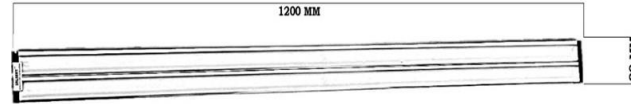

Regd.Office:-H.No.1534/C-101 Parmar Nagar Co.Op.Hsg.Soc. At Bhuvaneshwar,
Post Varse,Tal.Roha-Raigad Maharashtra 402109 India. 8308378882/9422094430

Schematic Drawing

- All Technical Parameterrs & Drawing consider + - 05%

3R Light SPECIALITY :

This Fixture is providing required spreaded illumination level without Glare through diffused light.
3R Light products are having Precise Thermal management for longer life and Precise light spreading angle for required illumination.

- Information & Product Change With Out Any Notice

Prepared By

Reviewed By

Approved By

SALES & MARKETING OFFICE

SHOP NO.03 & 04, SUNCITY GARDEN PHASE NO.01, BEHIND NAVRATNA HOTEL, AT BHUVANESHWAR, POST- VARSE TAL. ROHA,
DIST-RAIGAD, MAHARASHTRA 402109 INDIA. PH.NO.02194-233900, 8308378882, 8308378252

Email: sales@genlights.in, Web: www.genlights.in

FACTORY I

686, AT POST MEDHA, HANUMANT ALI, NEAR BHAI RI TEMPLE, TAL- ROHA, DIST-RAIGAD, MAHARASHTRA 402109 INDIA.

FACTORY II

SHED NO.9/10/11, SURVEY NO.298/1, NEAR L-230, NAGAPUR MIDC, AHMEDNAGAR 414111