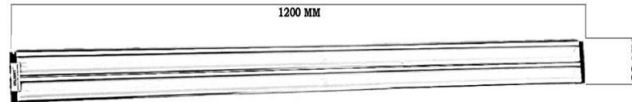

Regd.Office:-H.No.1534/C-101 Parmar Nagar Co.Op.Hsg.Soc. At Bhuvaneshwar,
Post Varse,Tal.Roha-Raigad Maharashtra 402109 India. 8308378882/9422094430

Schematic Drawing

- All Technical Parameterrs & Drawing consider + - 05%

3R Light SPECIALITY :

This Fixure is providing required spreaded illumination level without Glare through diffused light.
3R Light products are having Precise Thermal management for longer life and Precise light spreading angle for required illumination.

- Information & Product Change With Out Any Notice

Prepared By

Reviewed By

Approved By

SALES & MARKETING OFFICE

SHOP NO.03 & 04, SUNCITY GARDEN PHASE NO.01, BEHIND NAVRATNA HOTEL, AT BHUVANESHWAR, POST- VARSE TAL.
ROHA, DIST-RAIGAD, MAHARASHTRA 402109 INDIA. PH.NO.02194-233900, 8308378882, 8308378252
Email: sales@genlights.in, Web: www.genlights.in

FACTORY I

686, AT POST MEDHA, HANUMANT ALI, NEAR BHAI RI TEMPLE, TAL- ROHA, DIST-RAIGAD, MAHARASHTRA 402109 INDIA.

FACTORY II

SHED NO.9/10/11, SURVEY NO.298/1, NEAR L-230, NAGAPUR MIDC, AHMEDNAGAR 414111