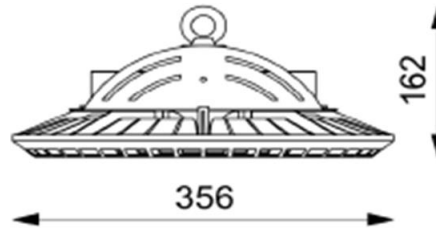

### Application

AirPort	Stores
Engineering Shop	Ware House
Fabrication Shop	Mall

### Technical Specification of Energy Efficient 200 W SMD Led High Bay Light ( UFO ) - 3R LIGHT.

Characteristics	Standred Value
Luminaries Wattage	200 Watt ( ± 5% )
Luminaries Input Voltage	240 Voltage
Luminaries Input Frequency	50 Hz
Luminaries Input Current	2.3 A
Luminaries Power Factor & THD	>0.95 THD <10%
Luminaries Efficiency	92%
Luminaries Light Spreading Angle	90°
Luminaries Temperture Class	T6
Luminaries IP Standred	Indoor
Luminaries Total Weight	4.0 Kg ( Approx )
Luminaries Starting Time	Rapid .4 Sec.
Luminaries Warranty	3 Years
LED Make	Osram / Bridgelux
LED Certification	LM 80
LED Lamp Type	SMD ( 5050 )
LED Lamp Lumen @25 Degree C	23920
LED Lamp Lumen Efficacy (Lm/Watt)	130 lm / W
LED Lamp CCT/ Color Rendering Index	6500K / RA 80 Min
LED Lamp Wattage/ Current / Voltage	184 W / 3348 mA / 55.0 V @ Tc 25 Degree C.
LED Lamp Life	50,000 Hours
LED Lamp Identification Feature	TDS
Actual test report of LED Lamp	Actual Operating test Report for 50,000 Hrs.
Driver Type	Constant Current ( CC ) Mode
Driver Input Voltage Range	90 ~ 305 V AC
Driver Frequency Range	47 Hz - 63 Hz
Driver Output Protection	Short Circuit, Over Voltage, Low Voltage & Surge
Driver Surge Protection	6 KV Inbuilt ( Additional 10KV )
Luminaries Juction Temperature - Tj	< 86 Degree C.
Luminaries Case Temperature - Tc	< 65 Degree C.
MOC- Heat sink	Aluminium Casting - LM -06

## Schematic Drawing

- All Technical Parameters & Drawing consider + - 05%