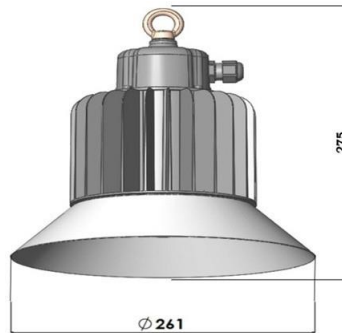

### Product Specification

Name	60 W Led COB High Bay Light
Model No	GENHBCOB-60P
Doc.No	GENHBCOB-60P/1
Date	02/02/2019.

### Technical Specification of Energy Efficient 60 W Led COB High Bay Light ( Premium ) - 3R LIGHT.

Characteristics	Standred Value
Luminaries Wattage	60 Watt ( ± 5% )
Luminaries Input Voltage	240 Voltage
Luminaries Input Frequency	50 Hz
Luminaries Input Current	0.29 A.
Luminaries Power Factor & THD	>0.95 THD <10%
Luminaries Efficiency	86%
Luminaries Light Spreding Angle	60° / 90° / 120° / 180°
Luminaries Temperture Class	T 6
Luminaries IP Standred	Indoor IP 65
Luminaries Total Weight	2.9 Kg ( Approx )
Luminaries Starting Time	Rapid .4 Sec.
Luminaries Warranty	5 Years
LED Make	Citizen / Bridgelux
LED Certification	LM 80
LED Lamp Type	COB
LED Lamp Lumen @25 Degree C	7948
LED Lamp Lumen Efficacy (Lm/Watt)	160 - 165 lm / W
LED Lamp CCT/ Color Rendering Index	6500K / RA 80 Min
LED Lamp Wattage/ Current / Voltage	55.2 W / 1382 mA / 37.8 V @ Tc 25 Degree C.
LED Lamp Life	63,000 Hours
LED Lamp Identification Feature	TDS
Actual test report of LED Lamp	Actual Operating test Report for 1,00,000 Hrs.
Driver Type	Constant Current ( CC ) Mode ( Inventronics )
Driver Input Voltage Range	90 ~ 305 V AC
Driver Frequency Range	47 Hz - 63 Hz
Driver Output Protection	Short Circuit, Over Voltage, Low Voltage & Surge
Driver Surge Protection	4 KV Inbuilt ( Additional 10 KV )
Luminaries Juction Temperature - Tj	< 78° C.
Luminaries Case Temperature - Tc	< 65° C.
MOC- Heat sink	Aluminium Casting - LM -06

## Schematic Drawing

- All Technical Parameters & Drawing consider + - 05%