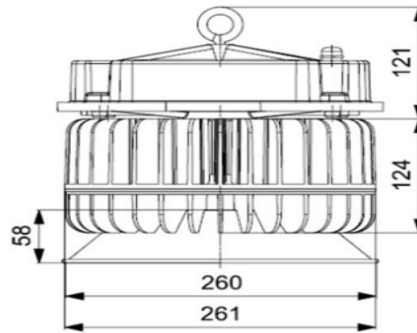

Regd.Office:-H.No.1534/C-101 Parmar Nagar Co.Op.Hsg.Soc. At Bhuvaneshwar,
Post Varse,Tal.Roha-Raigad Maharashtra 402109 India. 8308378882/9422094430

Schematic Drawing

- All Technical Parameters & Drawing consider + - 05%

3R Light SPECIALITY :

This Fixture is providing required spreaded illumination level without Glare through diffused light.

3R Light products are having Precise Thermal management for longer life and Precise light spreading angle for required illumination.

- Information & Product Change With Out Any Notice

Prepared By

Reviewed By

Approved By

SALES & MARKETING OFFICE

SHOP NO.03 & 04, SUNCITY GARDEN PHASE NO.01, BEHIND NAVRATNA HOTEL, AT BHUVANESHWAR, POST- VARSE TAL. ROHA,
DIST-RAIGAD, MAHARASHTRA 402109 INDIA. PH.NO.02194-233900, 8308378882, 8308378252

Email: sales@genlights.in, Web: www.genlights.in

FACTORY I

686, AT POST MEDHA, HANUMANT ALI, NEAR BHAIRI TEMPLE, TAL- ROHA, DIST-RAIGAD, MAHARASHTRA 402109 INDIA.

FACTORY II

SHED NO.9/10/11, SURVEY NO.298/1, NEAR L-230, NAGAPUR MIDC, AHMEDNAGAR 414111