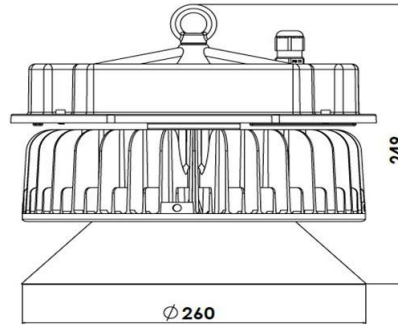

Schematic Drawing

- All Technical Parameters & Drawing consider + - 05%

3R Light SPECIALITY :

This Fixture is providing required spreaded illumination level without Glare through diffused light.
3R Light products are having Precise Thermal management for longer life and Precise light spreading angle for required illumination.

- Information & Product Change With Out Any Notice

Prepared By

Reviewed By

Approved By

SALES & MARKETING OFFICE
SHOP NO.03 & 04, SUNCITY GARDEN PHASE NO.01, BEHIND NAVRATNA HOTEL, AT BHUVANESHWAR, POST- VARSE TAL. ROHA, DIST- RAIGAD, MAHARASHTRA 402109 INDIA. PH.NO.02194-233900, 8308378882, 8308378252
Email: sales@genlights.in, Web: www.genlights.in

FACTORY I
686, AT POST MEDHA, HANUMANT ALI, NEAR BHAIRI TEMPLE, TAL- ROHA, DIST-RAIGAD, MAHARASHTRA 402109 INDIA.

FACTORY II
SHED NO.9/10/11, SURVEY NO.298/1, NEAR L-230, NAGAPUR MIDC, AHMEDNAGAR 414111