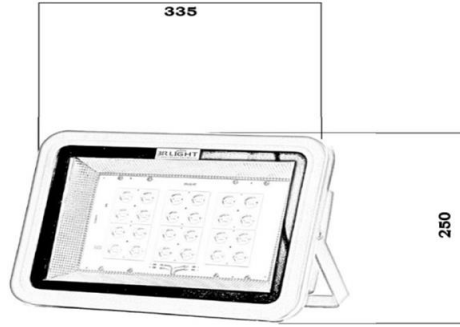

Regd.Office:-H.No.1534/C-101 Parmar Nagar Co.Op.Hsg.Soc. At Bhuvaneshwar,
Post Varse,Tal.Roha-Raigad Maharashtra 402109 India. 8308378882/9422094430

Schematic Drawing

- All Technical Parameterrers & Drawing consider + - 05%

3R Light SPECIALITY :

This Fixure is providing required spreaded illumination level without Glare through diffused light.
3R Light products are having Precise Thermal management for longer life and Precise light spreading angle for required illumination.

- Information & Product Change With Out Any Notice

Prepared By

Reviewed By

Approved By

SALES & MARKETING OFFICE

SHOP NO.03 & 04, SUNCITY GARDEN PHASE NO.01, BEHIND NAVRATNA HOTEL, AT BHUVANESHWAR, POST- VARSE TAL. ROHA, DIST- RAIGAD, MAHARASHTRA 402109 INDIA. PH.NO.02194-233900, 8308378882, 8308378252

Email: sales@genlights.in, Web: www.genlights.in

FACTORY I

686, AT POST MEDHA, HANUMANT ALI, NEAR BHAIRI TEMPLE, TAL- ROHA, DIST-RAIGAD, MAHARASHTRA 402109 INDIA.

FACTORY II

SHED NO.9/10/11, SURVEY NO.298/1, NEAR L-230, NAGAPUR MIDC, AHMEDNAGAR 414111