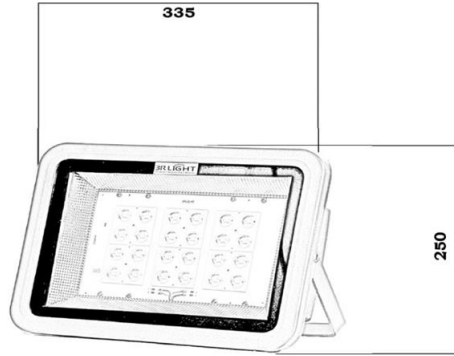

Regd.Office:-H.No.1534/C-101 Parmar Nagar Co.Op.Hsg.Soc. At Bhuvaneshwar,
Post Varse,Tal.Roha-Raigad Maharashtra 402109 India. 8308378882/9422094430

Schematic Drawing

- All Technical Parameters & Drawing consider + - 05%

3R Light SPECIALITY :

This Fixture is providing required spreaded illumination level without Glare through diffused light.
3R Light products are having Precise Thermal management for longer life and Precise light spreading angle for required illumination.

- Information & Product Change With Out Any Notice

Prepared By

Reviewed By

Approved By

SALES & MARKETING OFFICE

SHOP NO.03 & 04, SUNCITY GARDEN PHASE NO.01, BEHIND NAVRATNA HOTEL, AT BHUVANESHWAR, POST- VARSE TAL. ROHA,
DIST-RAIGAD, MAHARASHTRA 402109 INDIA. PH.NO.02194-233900, 8308378882, 8308378252
Email: sales@genlights.in, Web: www.genlights.in

FACTORY I

686, AT POST MEDHA, HANUMANT ALI, NEAR BHAIRI TEMPLE, TAL- ROHA, DIST-RAIGAD, MAHARASHTRA 402109 INDIA.

FACTORY II

SHED NO.9/10/11, SURVEY NO.298/1, NEAR L-230, NAGAPUR MIDC, AHMEDNAGAR 414111