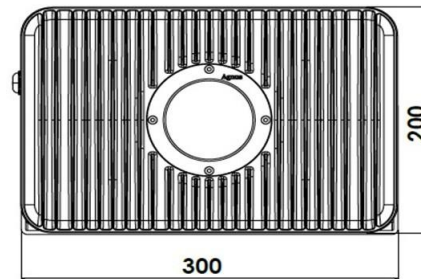

Regd.Office:-H.No.1534/C-101 Parmar Nagar Co.Op.Hsg.Soc. At Bhuvaneshwar,
Post Varse,Tal.Roha-Raigad Maharashtra 402109 India. 8308378882/9422094430

Schematic Drawing

- All Technical Parameters & Drawing consider + - 05%

3R Light SPECIALITY :

This Fixture is providing required spreaded illumination level without Glare through diffused light.
3R Light products are having Precise Thermal management for longer life and Precise light spreading angle for required illumination.

- Information & Product Change With Out Any Notice

Prepared By

Reviewed By

Approved By

SALES & MARKETING OFFICE

SHOP NO.03 & 04, SUNCITY GARDEN PHASE NO.01, BEHIND NAVRATNA HOTEL, AT BHUVANESHWAR, POST- VARSE TAL. ROHA, DIST- RAIGAD, MAHARASHTRA 402109 INDIA. PH.NO.02194-233900, 8308378882, 8308378252
Email: sales@genlights.in, Web: www.genlights.in

FACTORY I

686, AT POST MEDHA, HANUMANT ALI, NEAR BHAIRI TEMPLE, TAL- ROHA, DIST-RAIGAD, MAHARASHTRA 402109 INDIA.

FACTORY II

SHED NO.9/10/11, SURVEY NO.298/1, NEAR L-230, NAGAPUR MIDC, AHMEDNAGAR 414111