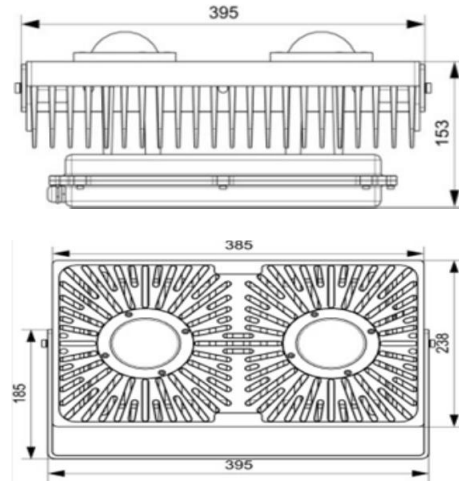

### Technical Specification of Energy Efficient 300 W Led COB Flood Light ( Premium ) - 3R LIGHT.

Characteristics	Standred Value
Luminaries Wattage	300 Watt ( ± 5% )
Luminaries Input Voltage	240 Voltage
Luminaries Input Frequency	50 Hz
Luminaries Input Current	3.5 A
Luminaries Power Factor & THD	>0.95 THD <10%
Luminaries Efficiency	93%
Luminaries Light Spreding Angle	45° / 60° / 90° / 120°
Luminaries Temperture Class	T 6
Luminaries IP Standred	Outdoor IP 65
Luminaries Total Weight	14.00 Kg ( Approx )
Luminaries Starting Time	Rapid .4 Sec.
Luminaries Warrantly	5 Years
LED Make	Citizen / BridgeLux
LED Certification	LM 80
LED Lamp Type	COB
LED Lamp Lumen @25 Degree C	39744
LED Lamp Lumen Efficacy (Lm/Watt)	160 - 165 lm / W
LED Lamp CCT/ Color Rendering Index	6500 K / RA 80 Min
LED Lamp Wattage/ Current / Voltage	276 W / 4998 mA / 55.2 V @ Tc 25 Degree C.
LED Lamp Life	63,000 Hours
LED Lamp Identification Feature	TDS
Actual test report of LED Lamp	Actual Operating test Report for 1,00,000 Hrs.
Driver Type	Constant Current ( CC ) Mode ( Inventronics )
Driver Input Voltage Range	90 ~ 305 V AC
Driver Frequency Range	47 Hz - 63 Hz
Driver Output Protection	Short Circuit, Over Voltage, Low Voltage & Surge
Driver Surge Protection	6 KV Inbuilt ( Additional 10 KV )
Luminaries Juction Temperature - Tj	< 78° C.
Luminaries Case Temperature - Tc	< 65° C.
MOC- Heat sink	Aluminium Casting - LM -06

## Schematic Drawing

- All Technical Parameters & Drawing consider + - 05%