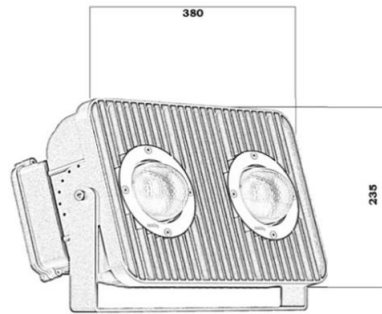

### Technical Specification of Energy Efficient 250 W Led COB Flood Light ( Premium ) - 3R LIGHT.

Characteristics	Standred Value
Luminaries Wattage	250 Watt ( ± 5% )
Luminaries Input Voltage	240 Voltage
Luminaries Input Frequency	50 Hz
Luminaries Input Current	2.8 A
Luminaries Power Factor & THD	>0.95 THD <10%
Luminaries Efficiency	93%
Luminaries Light Spreding Angle	60° / 90° / 120°
Luminaries Temperture Class	T 6
Luminaries IP Standred	Outdoor IP 65
Luminaries Total Weight	7.1 Kg ( Approx )
Luminaries Starting Time	Rapid .4 Sec.
Luminaries Warranty	5 Years
LED Make	Citizen / BridgeLux
LED Certification	LM 80
LED Lamp Type	COB
LED Lamp Lumen @25 Degree C	33120
LED Lamp Lumen Efficacy (Lm/Watt)	160 - 165 lm / W
LED Lamp CCT/ Color Rendering Index	6500K / RA 80 Min
LED Lamp Wattage/ Current / Voltage	230 W / 4066 mA / 56.6 V @ Tc 25 Degree C.
LED Lamp Life	63,000 Hours
LED Lamp Identification Feature	TDS
Actual test report of LED Lamp	Actual Operating test Report for 1,00,000 Hrs.
Driver Type	Constant Current ( CC ) Mode ( Moso )
Driver Input Voltage Range	90 ~ 305 V AC
Driver Frequency Range	47 Hz - 63 Hz
Driver Output Protection	Short Circuit, Over Voltage, Low Voltage & Surge
Driver Surge Protection	6 KV Inbuilt ( Additional 10 KV )
Luminaries Juction Temperature - Tj	< 78° C.
Luminaries Case Temperature - Tc	< 65° C.
MOC- Heat sink	Aluminium Casting - LM -06

## Schematic Drawing

- All Technical Parameters & Drawing consider + - 05%